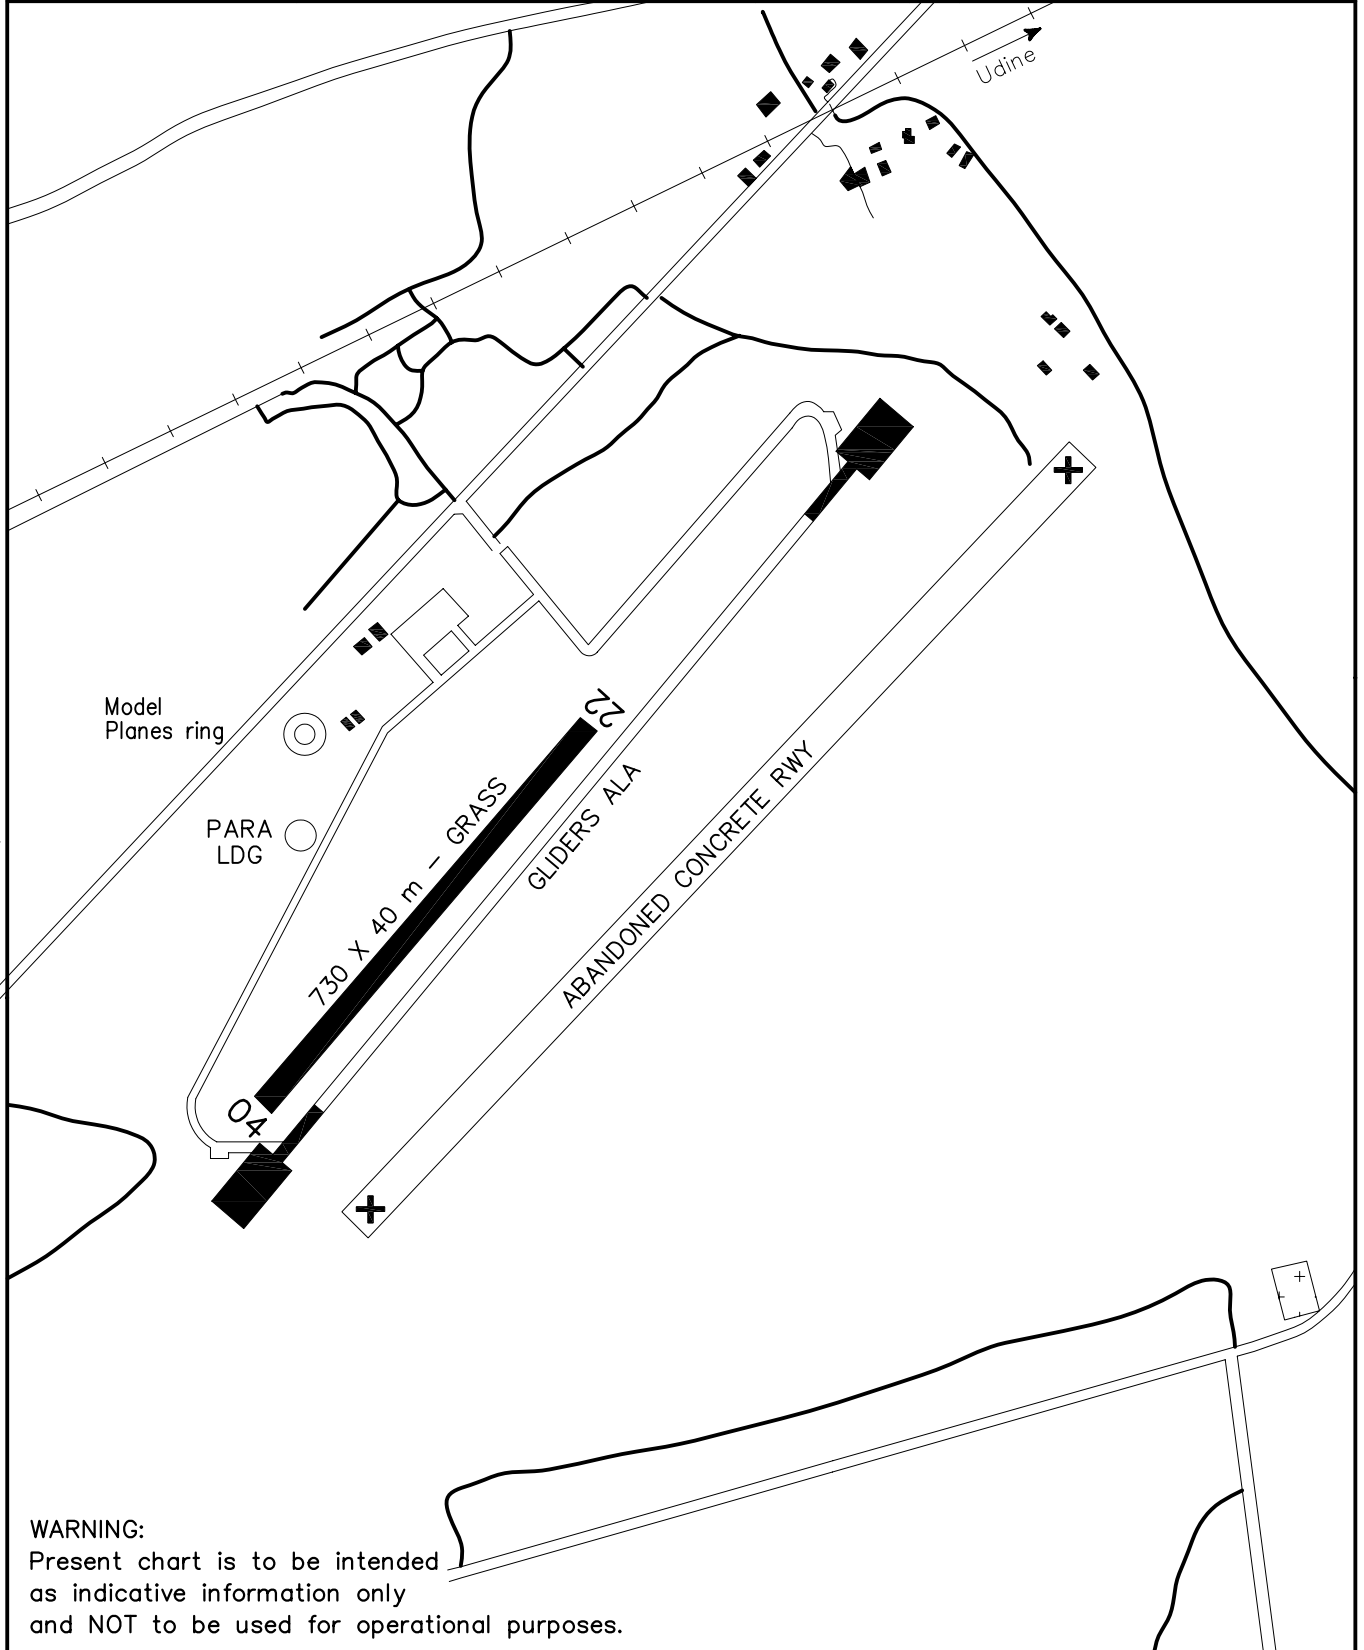

AERODROME LANDING CHART

AD Operative Hours	Traffic Circuit	Udine C. Radio	Aerodrome Elevation	L I P D	UDINE/ Campoformido
See relevant AD pages	ACFT=NW of RWY GLD=SE of RWY	119.050	305 Ft		46°01'55" N 013°11'12" E *

CHANGE: Updated Chart

WARNING:
 Present chart is to be intended as indicative information only and NOT to be used for operational purposes.